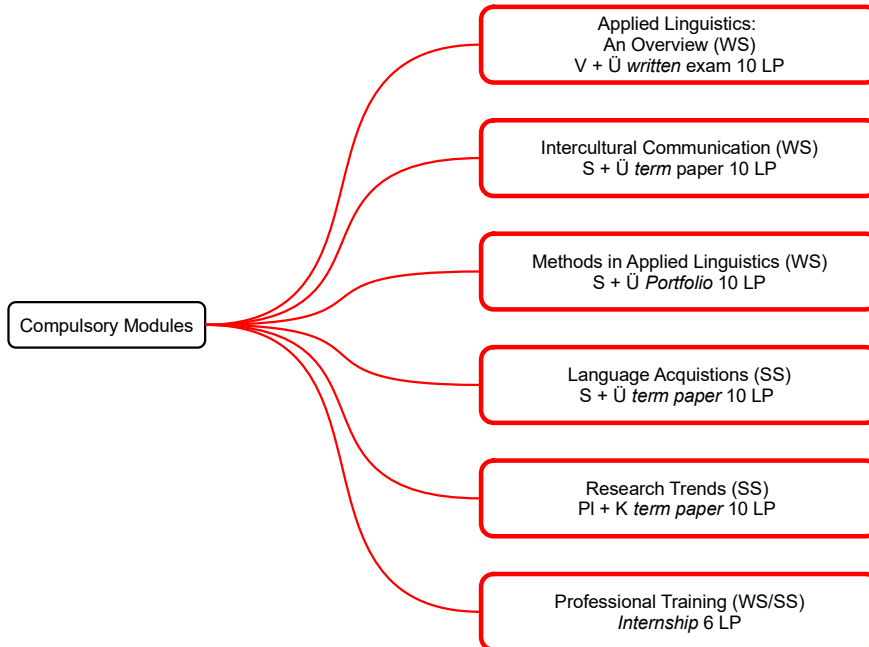

MA Applied Linguistics (PO 2018/19)

Compulsory Modules

Compulsory Electives

Core Modules

Compulsory Electives (recommended during 3rd term)

Colloquium
4 LP

MA Thesis
30 LP