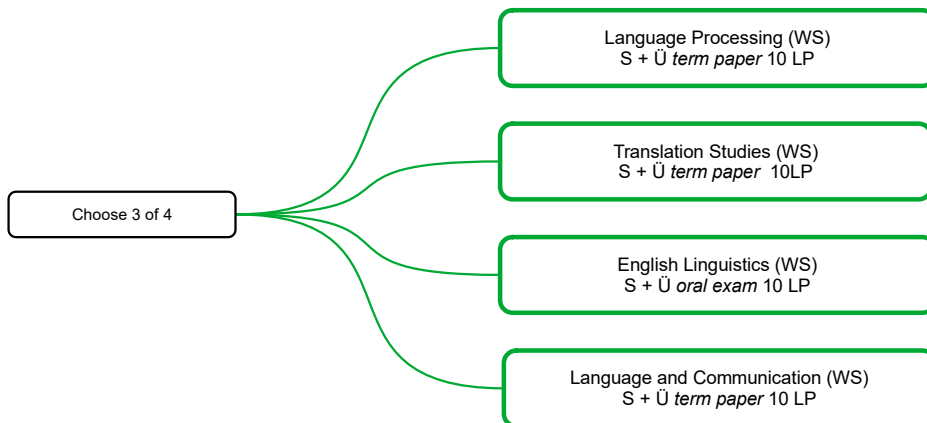

MA Applied Linguistics (PO 2018/19)

Compulsory Modules

Compulsory Electives

Core Modules

Compulsory Electives (recommended during 3rd term)

Colloquium
4 LP

MA Thesis
30 LP