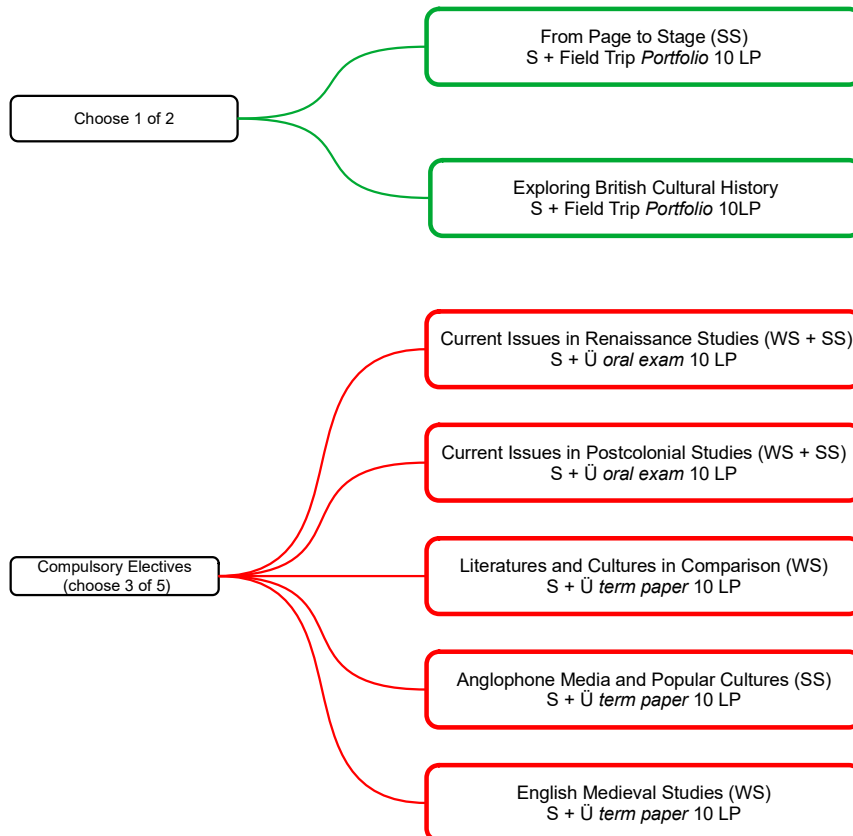

MA English Literatures and Cultures (PO 2018/19)

Literary and Cultural Studies

Forschungsmodul

Core Modules

Compulsory Electives

MA Colloquium (choose one that corresponds to the topic of your thesis)
Unbenotet 4 LP

MA Thesis
30 LP