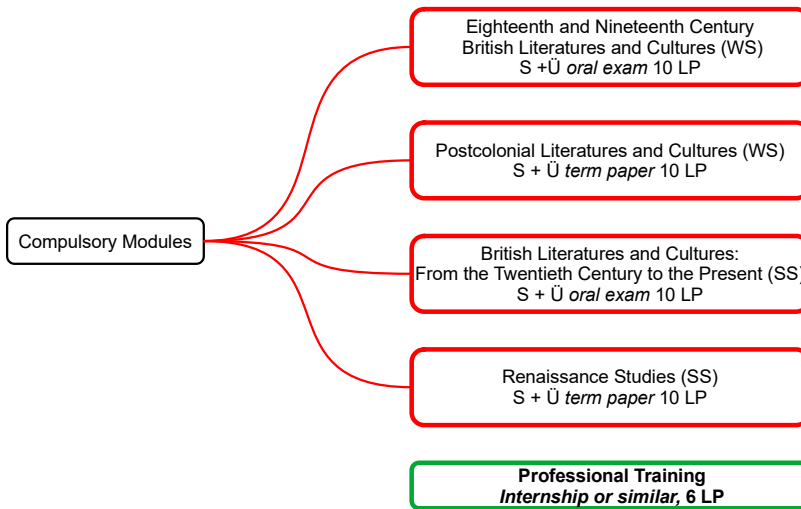

MA English Literatures and Cultures (PO 2018/19)

Literary and Cultural Studies

Forschungsmodul

Core Modules

Compulsory Electives

MA Colloquium (choose one that corresponds to the topic of your thesis)
Unbenotet 4 LP

MA Thesis
30 LP