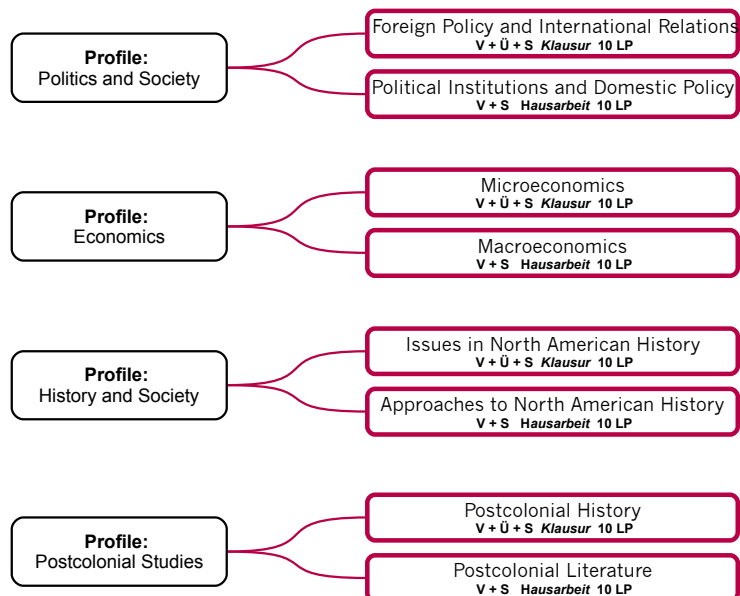

MA North American Studies

PO 2012/13

Compulsory Modules

Profile Modules

Core Modules

Elective Modules

Please choose TWO of the FOUR Profiles with two Modules each

MA Thesis
Masterarbeit 30 LP