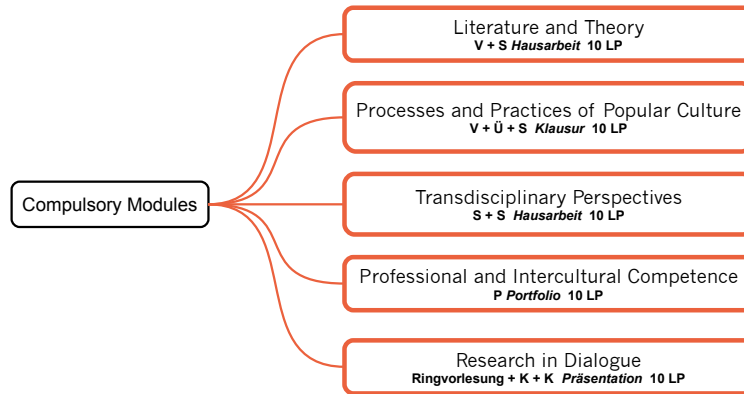

MA North American Studies

PO 2012/13

Compulsory Modules

Profile Modules

Core Modules

Elective Modules

Please choose TWO of the FOUR Profiles with two Modules each

MA Thesis
Masterarbeit 30 LP